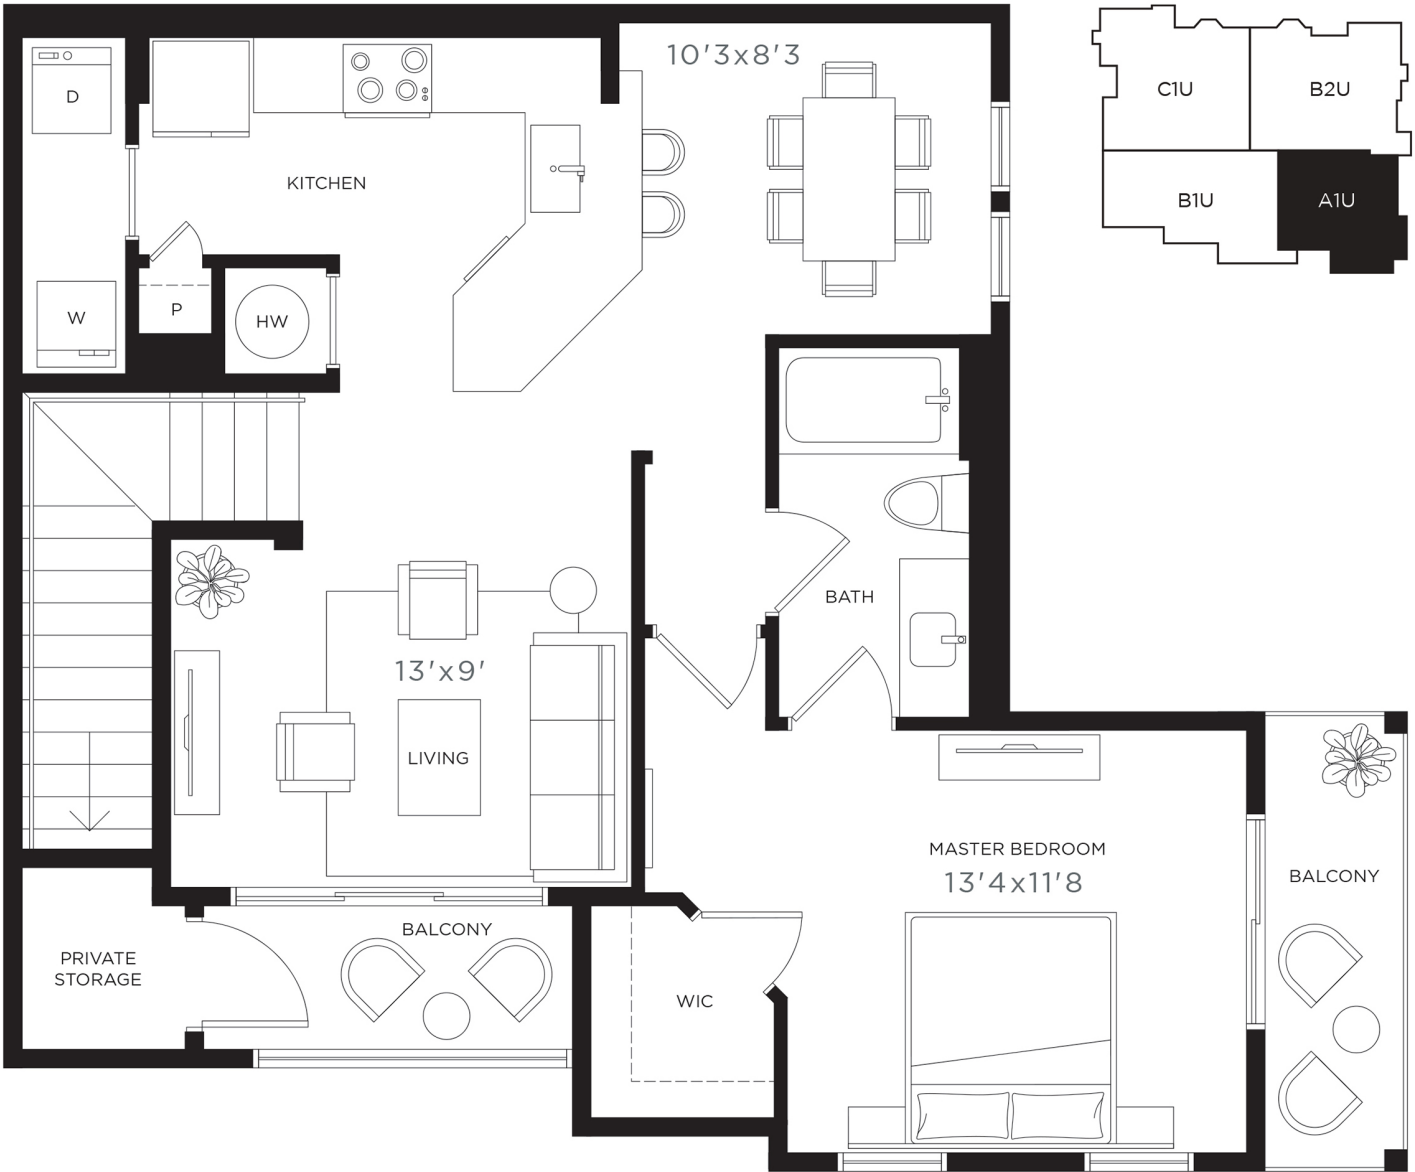

Residence A1

1 BED / 1 BATH
817 SF

LEASING CENTER 5400 Broken Sound Blvd. Boca Raton, FL 33487 ■ (754) 600-2770 ■ amalta@lincolnapts.com

Amalta

BROKEN SOUND

Residence A1.U

VILLA

1 BED / 1 BATH
1,004 SF