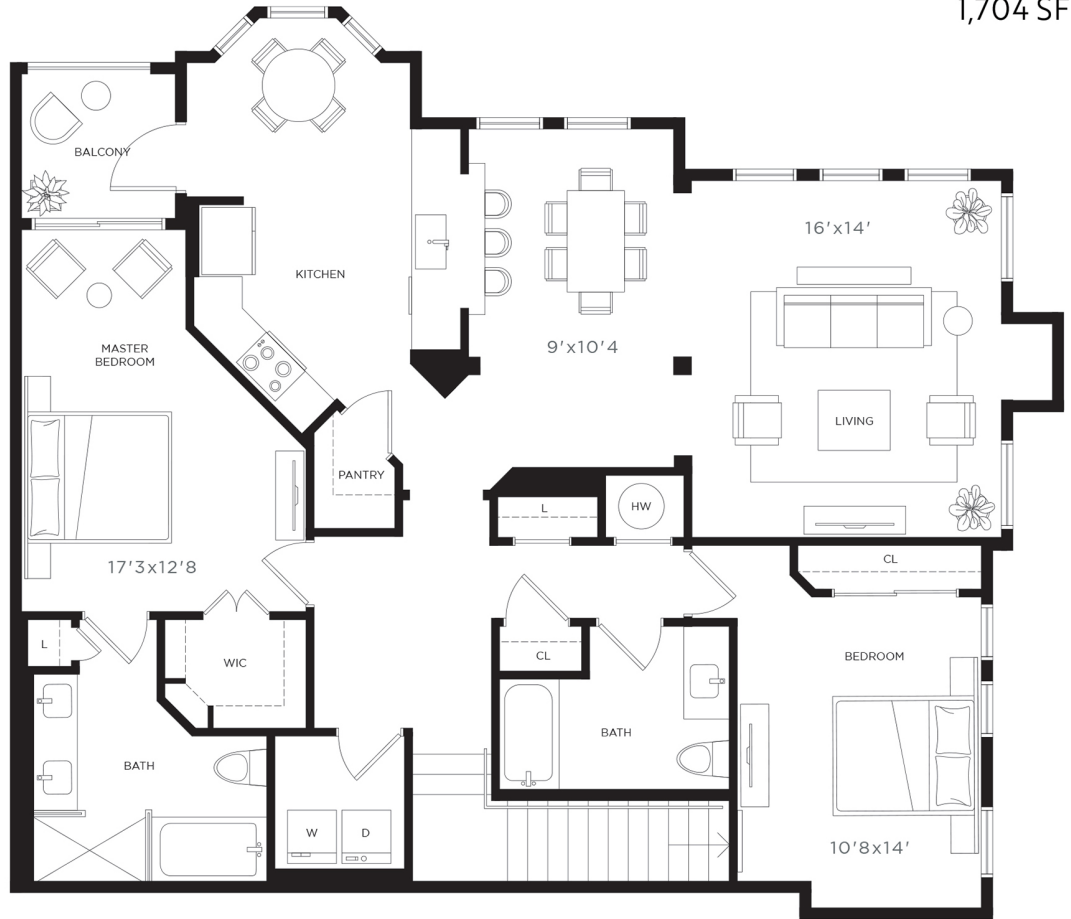

Amalta

BROKEN SOUND

Residence B2.L

VILLA

2 BED / 2 BATH
1,525 SF

LEASING CENTER 5400 Broken Sound Blvd. Boca Raton, FL 33487 ■ (754) 600-2770 ■ amalta@lincolnapts.com

Amalta

BROKEN SOUND

Residence B2.U

VILLA

2 BED / 2 BATH
1,704 SF

LEASING CENTER 5400 Broken Sound Blvd. Boca Raton, FL 33487 ■ (754) 600-2770 ■ amalta@lincolnapts.com

Residence B4

2 BED / 2 BATH
1,049 SF

LEASING CENTER 5400 Broken Sound Blvd. Boca Raton, FL 33487 ■ (754) 600-2770 ■ amalta@lincolnapts.com