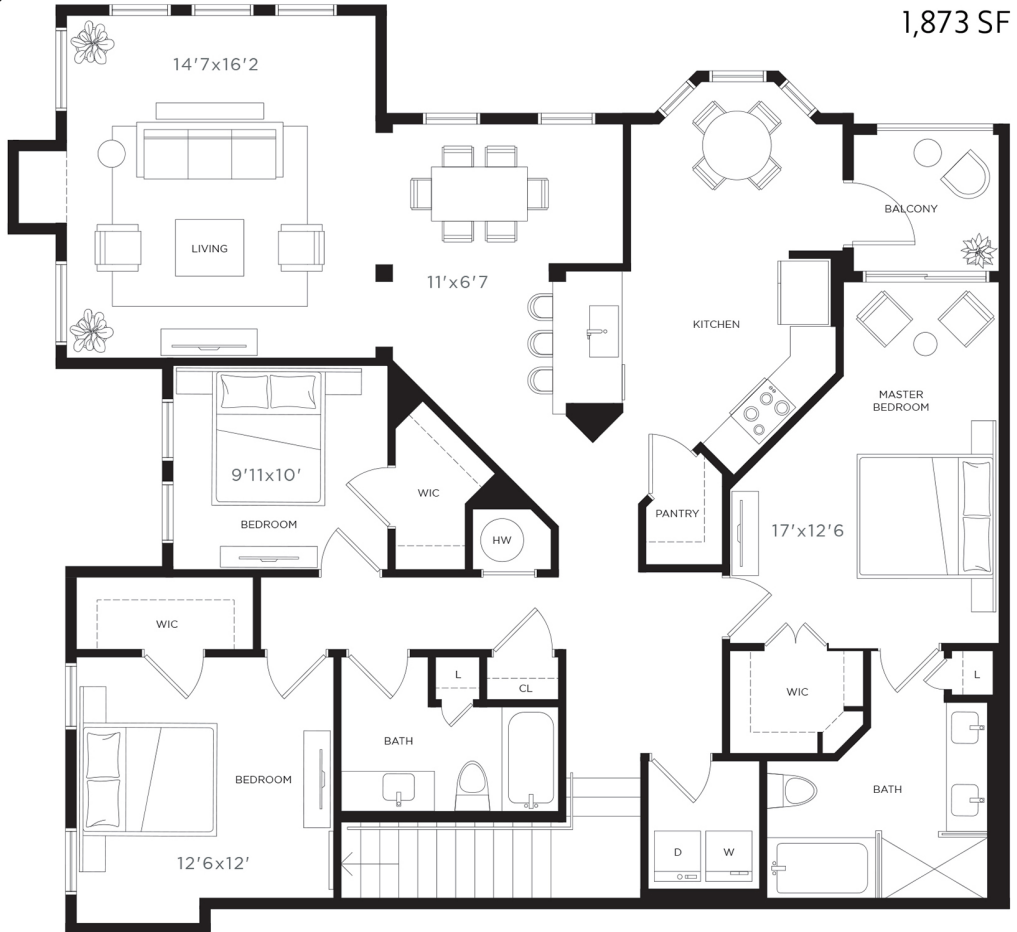

Amalta

BROKEN SOUND

Residence C1.U

VILLA

3 BED / 2 BATH

1,873 SF

LEASING CENTER 5400 Broken Sound Blvd. Boca Raton, FL 33487 ■ (754) 600-2770 ■ amalta@lincolnapts.com