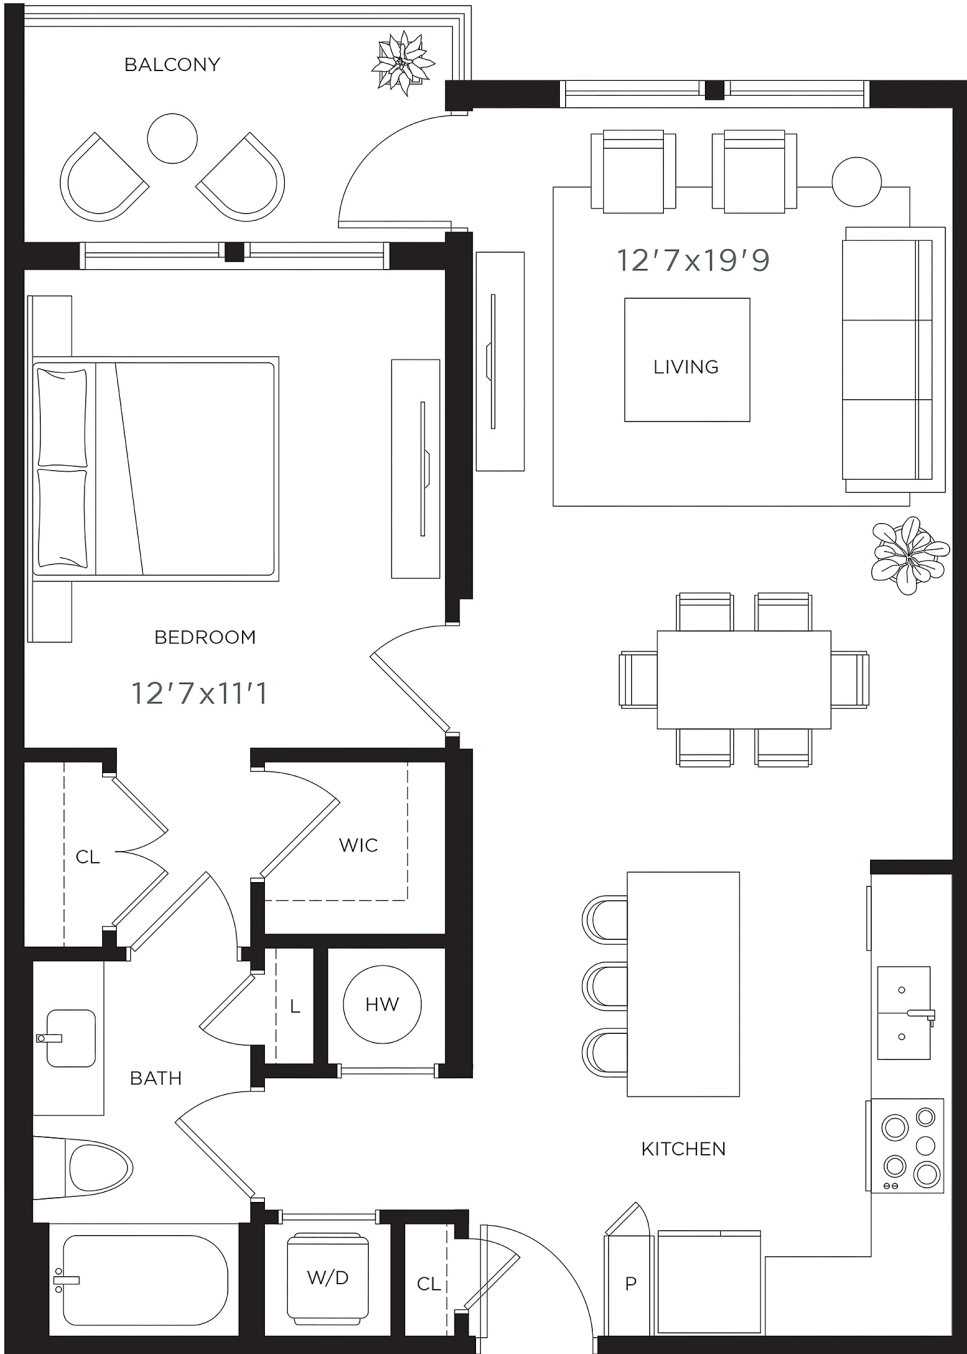

Residence A1

1 BED / 1 BATH
817 SF

LEASING CENTER 5400 Broken Sound Blvd. Boca Raton, FL 33487 ■ (754) 600-2770 ■ amalta@lincolnapts.com

Amalta

BROKEN SOUND

Residence A1.U

VILLA

1 BED / 1 BATH
1,004 SF