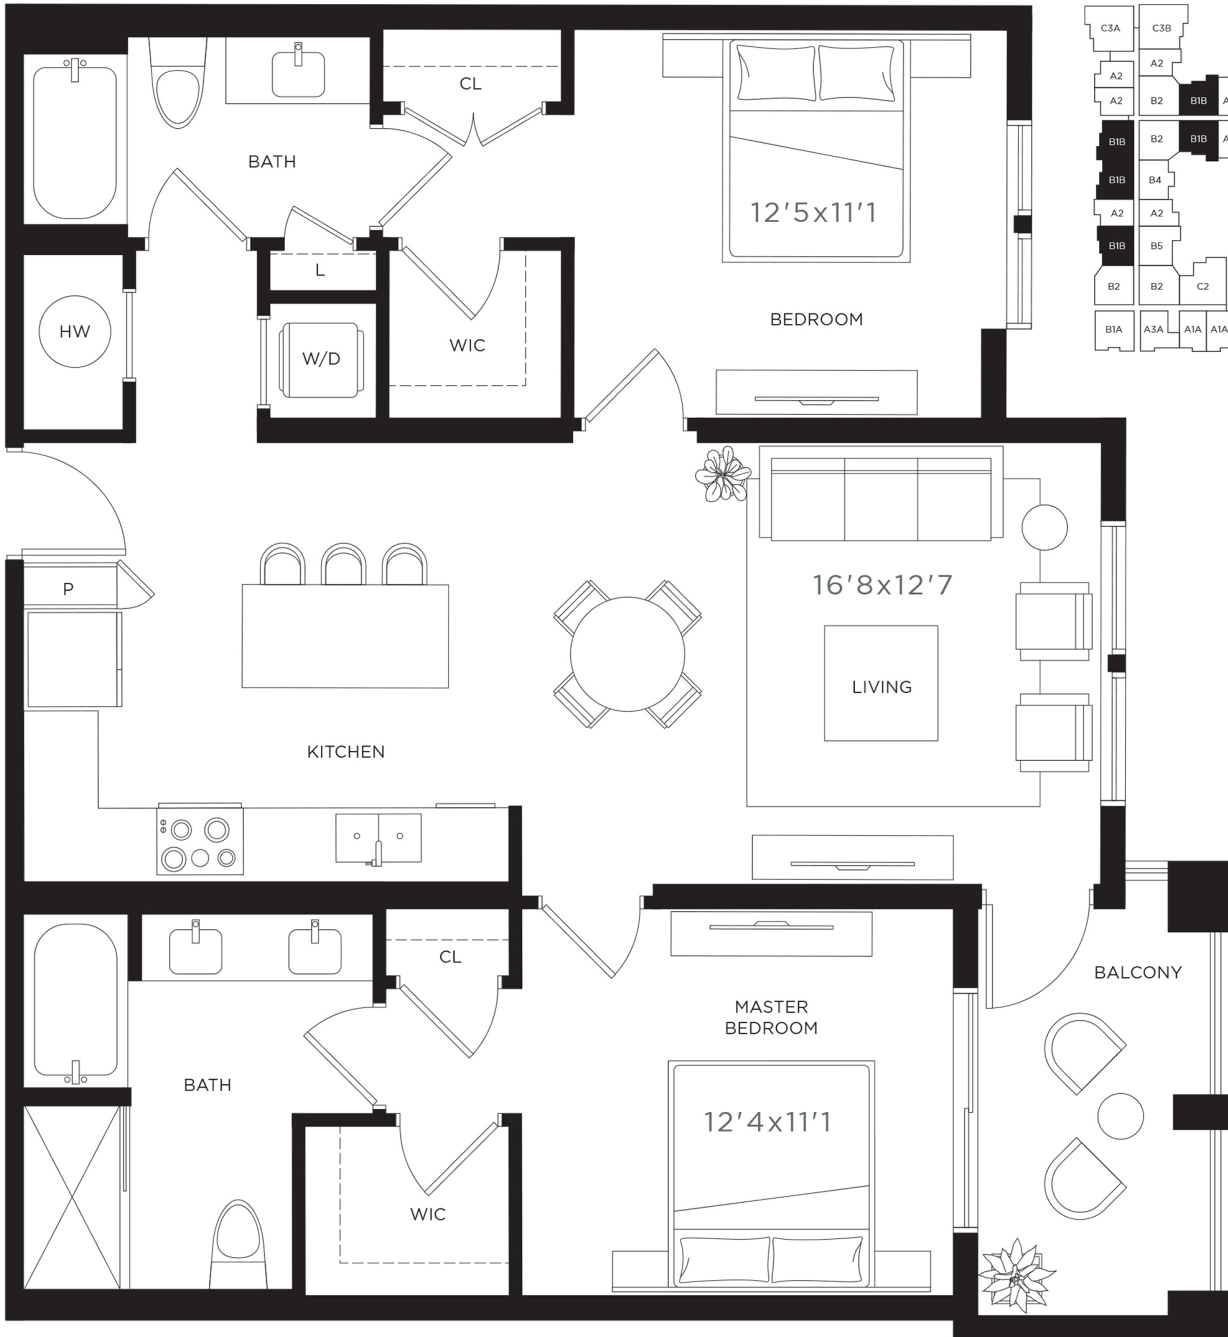

Amalta

BROKEN SOUND

Residence B1.A

2 BED / 2 BATH
1,182 SF

LEASING CENTER 5400 Broken Sound Blvd. Boca Raton, FL 33487 ■ (754) 600-2770 ■ amalta@lincolnapts.com

Amalta

BROKEN SOUND

Residence B1.B

2 BED / 2 BATH
1,138 SF

LEASING CENTER 5400 Broken Sound Blvd. Boca Raton, FL 33487 ■ (754) 600-2770 ■ amalta@lincolnapts.com

Amalta

BROKEN SOUND

Residence B1.U

VILLA

2 BED / 2 BATH

1,348 SF